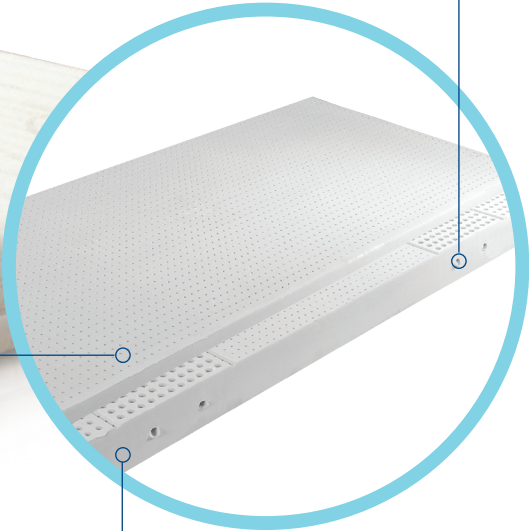

Plushly quilted organic cotton cover with zip fastener ensuring an ideal hygienic sleep environment.

4 ventilation channels that ensure an optimal microclimate during a night's rest.

5 cm of 100% latex topper layer for an extra comfort feel based on individual preference.

14 cm of 100% latex core that has 5 comfort zones with a softer shoulder and leg area for the right support.

medium feel

10 years warranty

# EURO

The Revor Euro mattress features a 100% latex core in medium firm feel with a soft latex topper to give you that plush luxurious feeling without reducing any support. For those who prefer a firmer feel, the mattress can be flipped and slept on the firmer side without the topper. The Euro mattress has 5 sleeping zones. Each zone is catered to different areas of the body allowing the spine to rest naturally in any sleeping position. The latex core has ventilation holes

on all its surfaces: top, bottom and sides. Combined with an open cell construction, the mattress is free to breathe, keeping you comfortably cool and dry. Additionally, the Euro has a zip-off cleanable and pure cotton cover which is eco-friendly, strong, durable but soft which breathes and wicks moisture away. To top it of, its organic cotton cover is especially good for people who suffer from a respiratory problem.