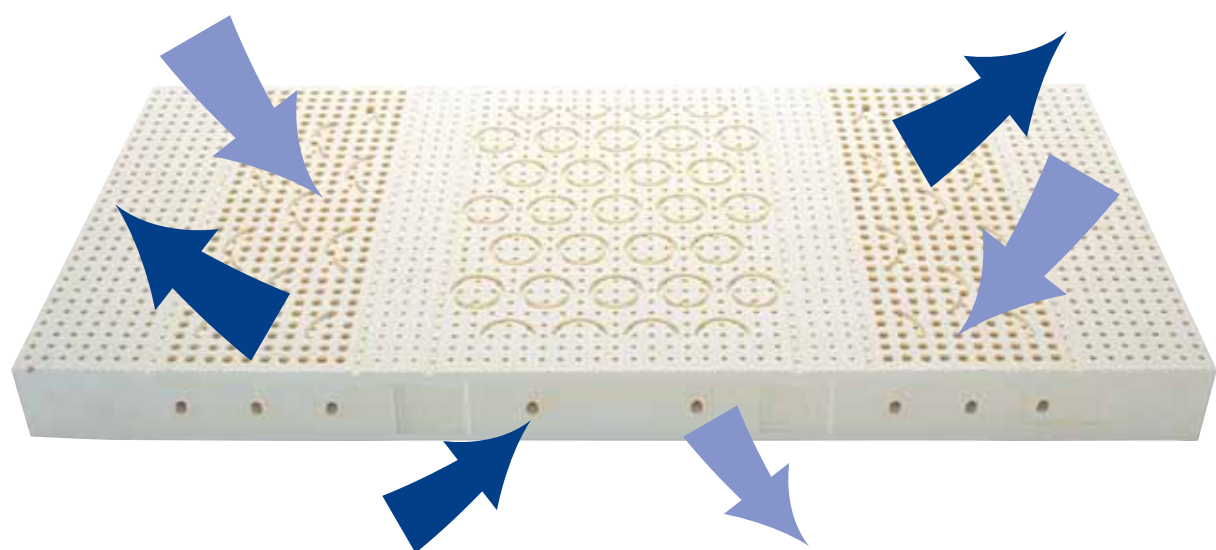

Revor Latex is not a hot mattress

Revor Latex has an **open cell structure** of millions of tiny interconnecting micro cells, which allow air and moisture to pass through naturally.

More importantly Revor Latex mattresses are designed with **pin holes top and bottom** and special **ventilation holes** on the side, which allow the mattress to ventilate during our natural nightly movements and unlike most Australian latex mattresses we do not cover (smother!) with layers of polyurethane foam which does not breathe and traps body heat.

Removable and washable cover

The world's best bed from Belgium

latexbedding.com.au

Revor Latex is dust mite free...

Anti-fungal & Anti-bacterial

Tests carried out by the Morton Thiokoi Research and Development Institute in Massachusetts by our supplier indicated that Revor Latex products have an **anti-fungal and bactericide action**.

Latex provides no feeding ground for house dust mites. Revor Latex does not need any chemical treatment, it is **naturally anti-house dust mite and anti-bacteria**.

Revor Latex mattresses are tested for durability

This means you will not experience sagging and your Revor Latex mattress will keep its outstanding qualities over time.

Revor Latex mattresses have a removable zip-cover

Long lasting

Revor Latex Mattresses have a **removable** and **machine washable** zip cover.